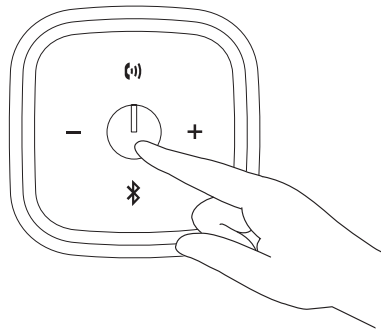

Dell AD211

Bluetooth Portable Speaker

Quick Start Guide

1 Power on

2 Pair the Dell portable speaker

What's in the box

Features

-  NFC area
-  Microphone
-  Answer call
-  Decrease volume
-  Power on/off
-  Bluetooth button and light
-  Increase volume
-  Charging port
-  Audio-in