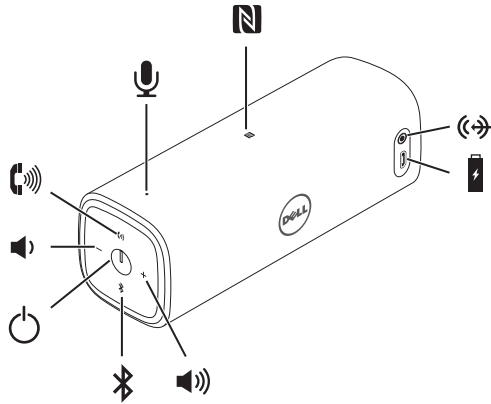

Dell AD211

Bluetooth Portable Speaker

Quick Start Guide

1 Power on

2 Pair the Dell portable speaker

What's in the box

Features

-  NFC area
-  Microphone
-  Answer call
-  Decrease volume
-  Power on/off
-  Bluetooth button and light
-  Increase volume
-  Charging port
-  Audio-in