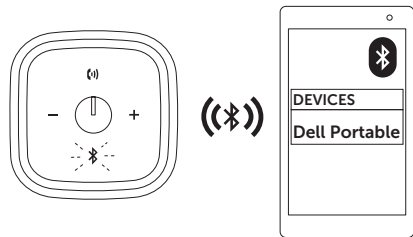

Dell AD211

Bluetooth Portable Speaker

Quick Start Guide

1 Power on

2 Pair the Dell portable speaker

What's in the box

Features

-  NFC area
-  Microphone
-  Answer call
-  Decrease volume
-  Power on/off
-  Bluetooth button and light
-  Increase volume
-  Charging port
-  Audio-in