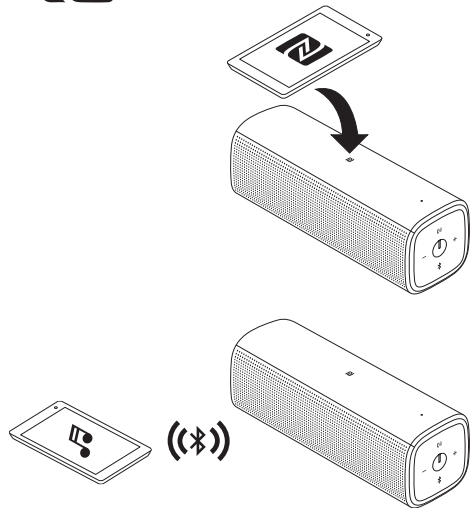

Dell AD211

Bluetooth Portable Speaker

Quick Start Guide

1 Power on

2 Pair the Dell portable speaker

What's in the box

Features

-  NFC area
-  Microphone
-  Answer call
-  Decrease volume
-  Power on/off
-  Bluetooth button and light
-  Increase volume
-  Charging port
-  Audio-in