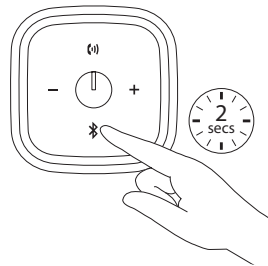

Dell AD211

Bluetooth Portable Speaker

Quick Start Guide

1 Power on

2 Pair the Dell portable speaker

What's in the box

Features

-  NFC area
-  Microphone
-  Answer call
-  Decrease volume
-  Power on/off
-  Bluetooth button and light
-  Increase volume
-  Charging port
-  Audio-in